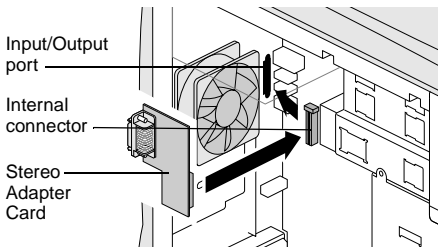

Silicon Graphics® Stereo Adapter Card

Installation Note

This flier illustrates the Silicon Graphics Stereo Adapter Card for the Silicon Graphics 320 and 540 visual workstations. **Before you install the card, refer to your *Silicon Graphics 320* or *540 Owner's Guide* and follow the same installation instructions provided for the Silicon Graphics 1600SW Flat Panel Monitor Adapter Card.**