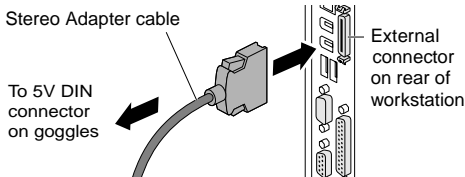

Connecting the Stereo Adapter Cable to the Workstation and Goggles