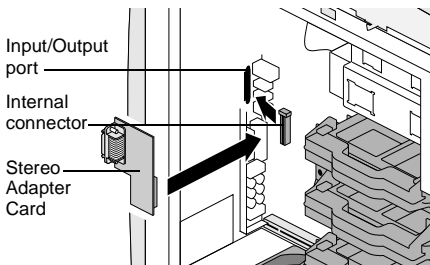

Inserting the Stereo Adapter Card Inside a Silicon Graphics 540